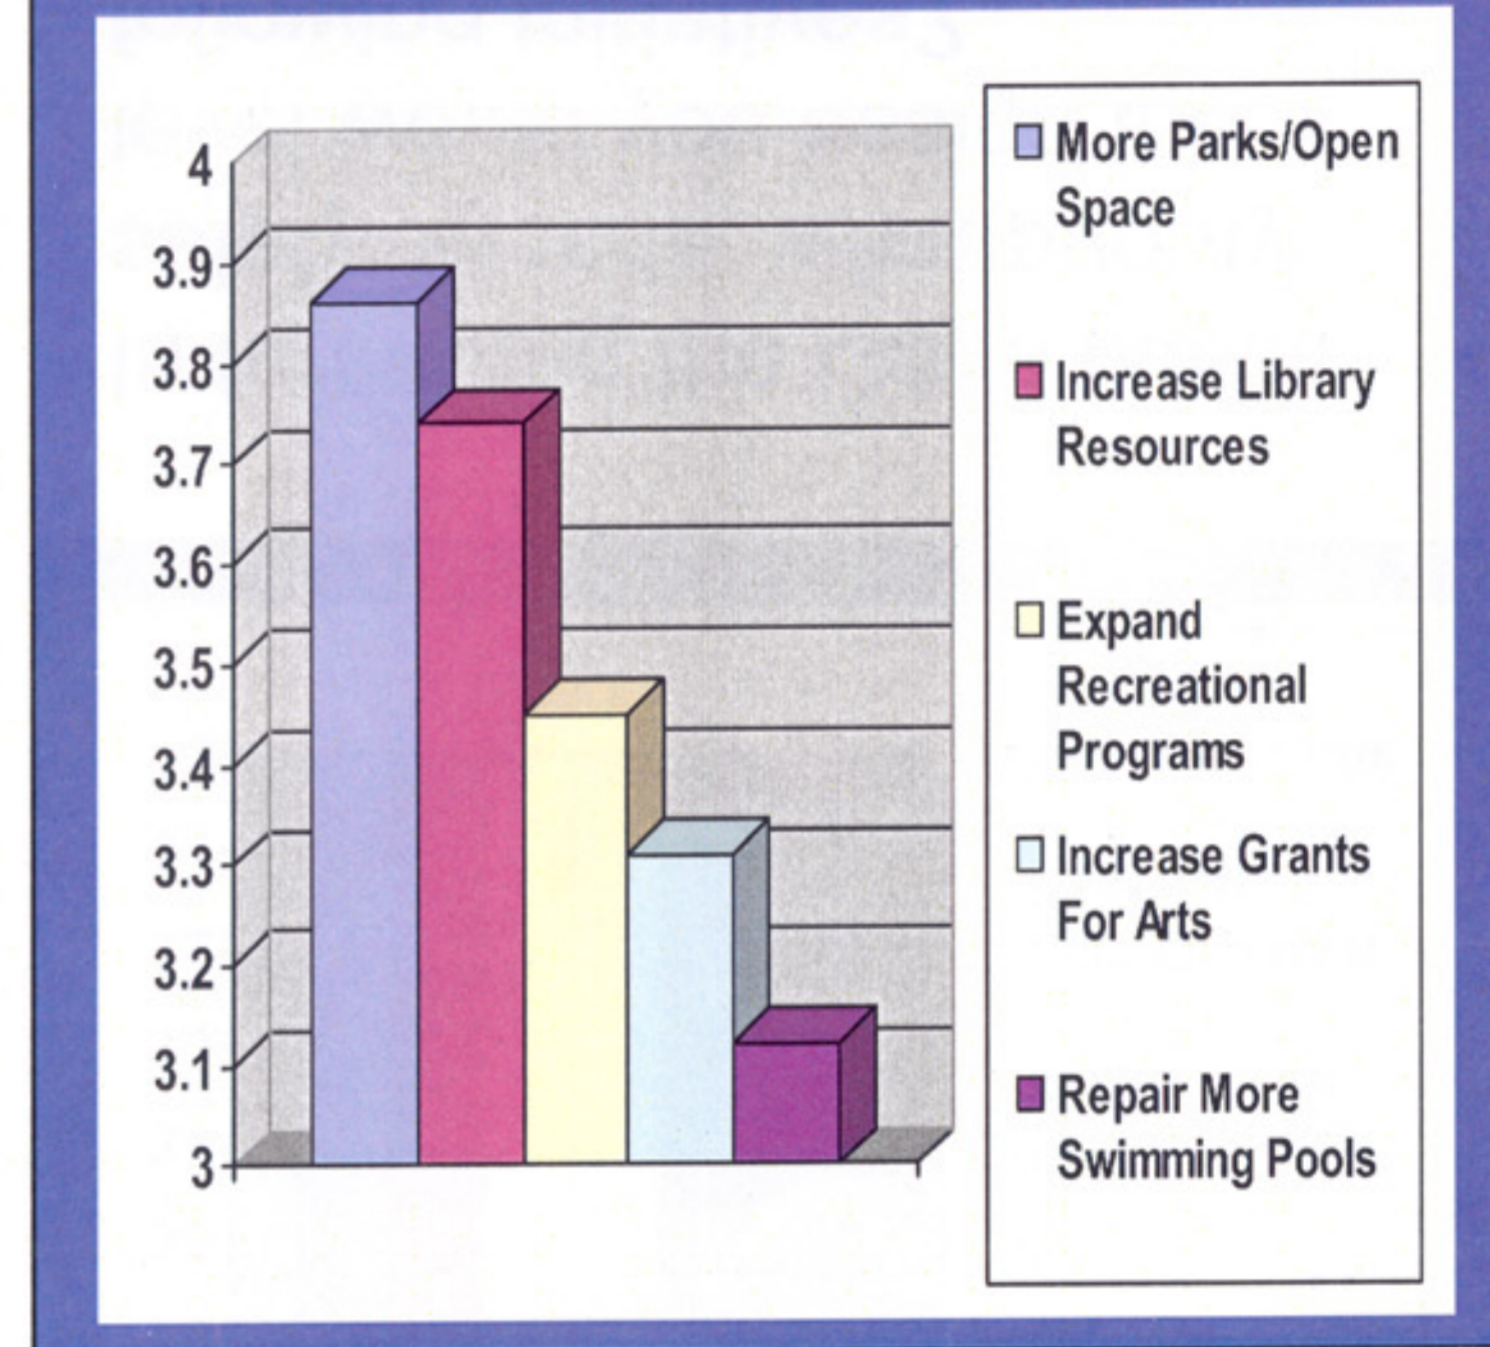

North Valley

REGIONAL RESULTS

RECREATIONAL SERVICES & ARTS

The scale of the graphs have been adjusted to start at 3 and end at 4 to illustrate the differences that exist between the ranked programs and services

CITYWIDE RESULTS

In developing a strategy to enhance the recreational and cultural opportunities in the City, what priority level would you assign the following initiatives?