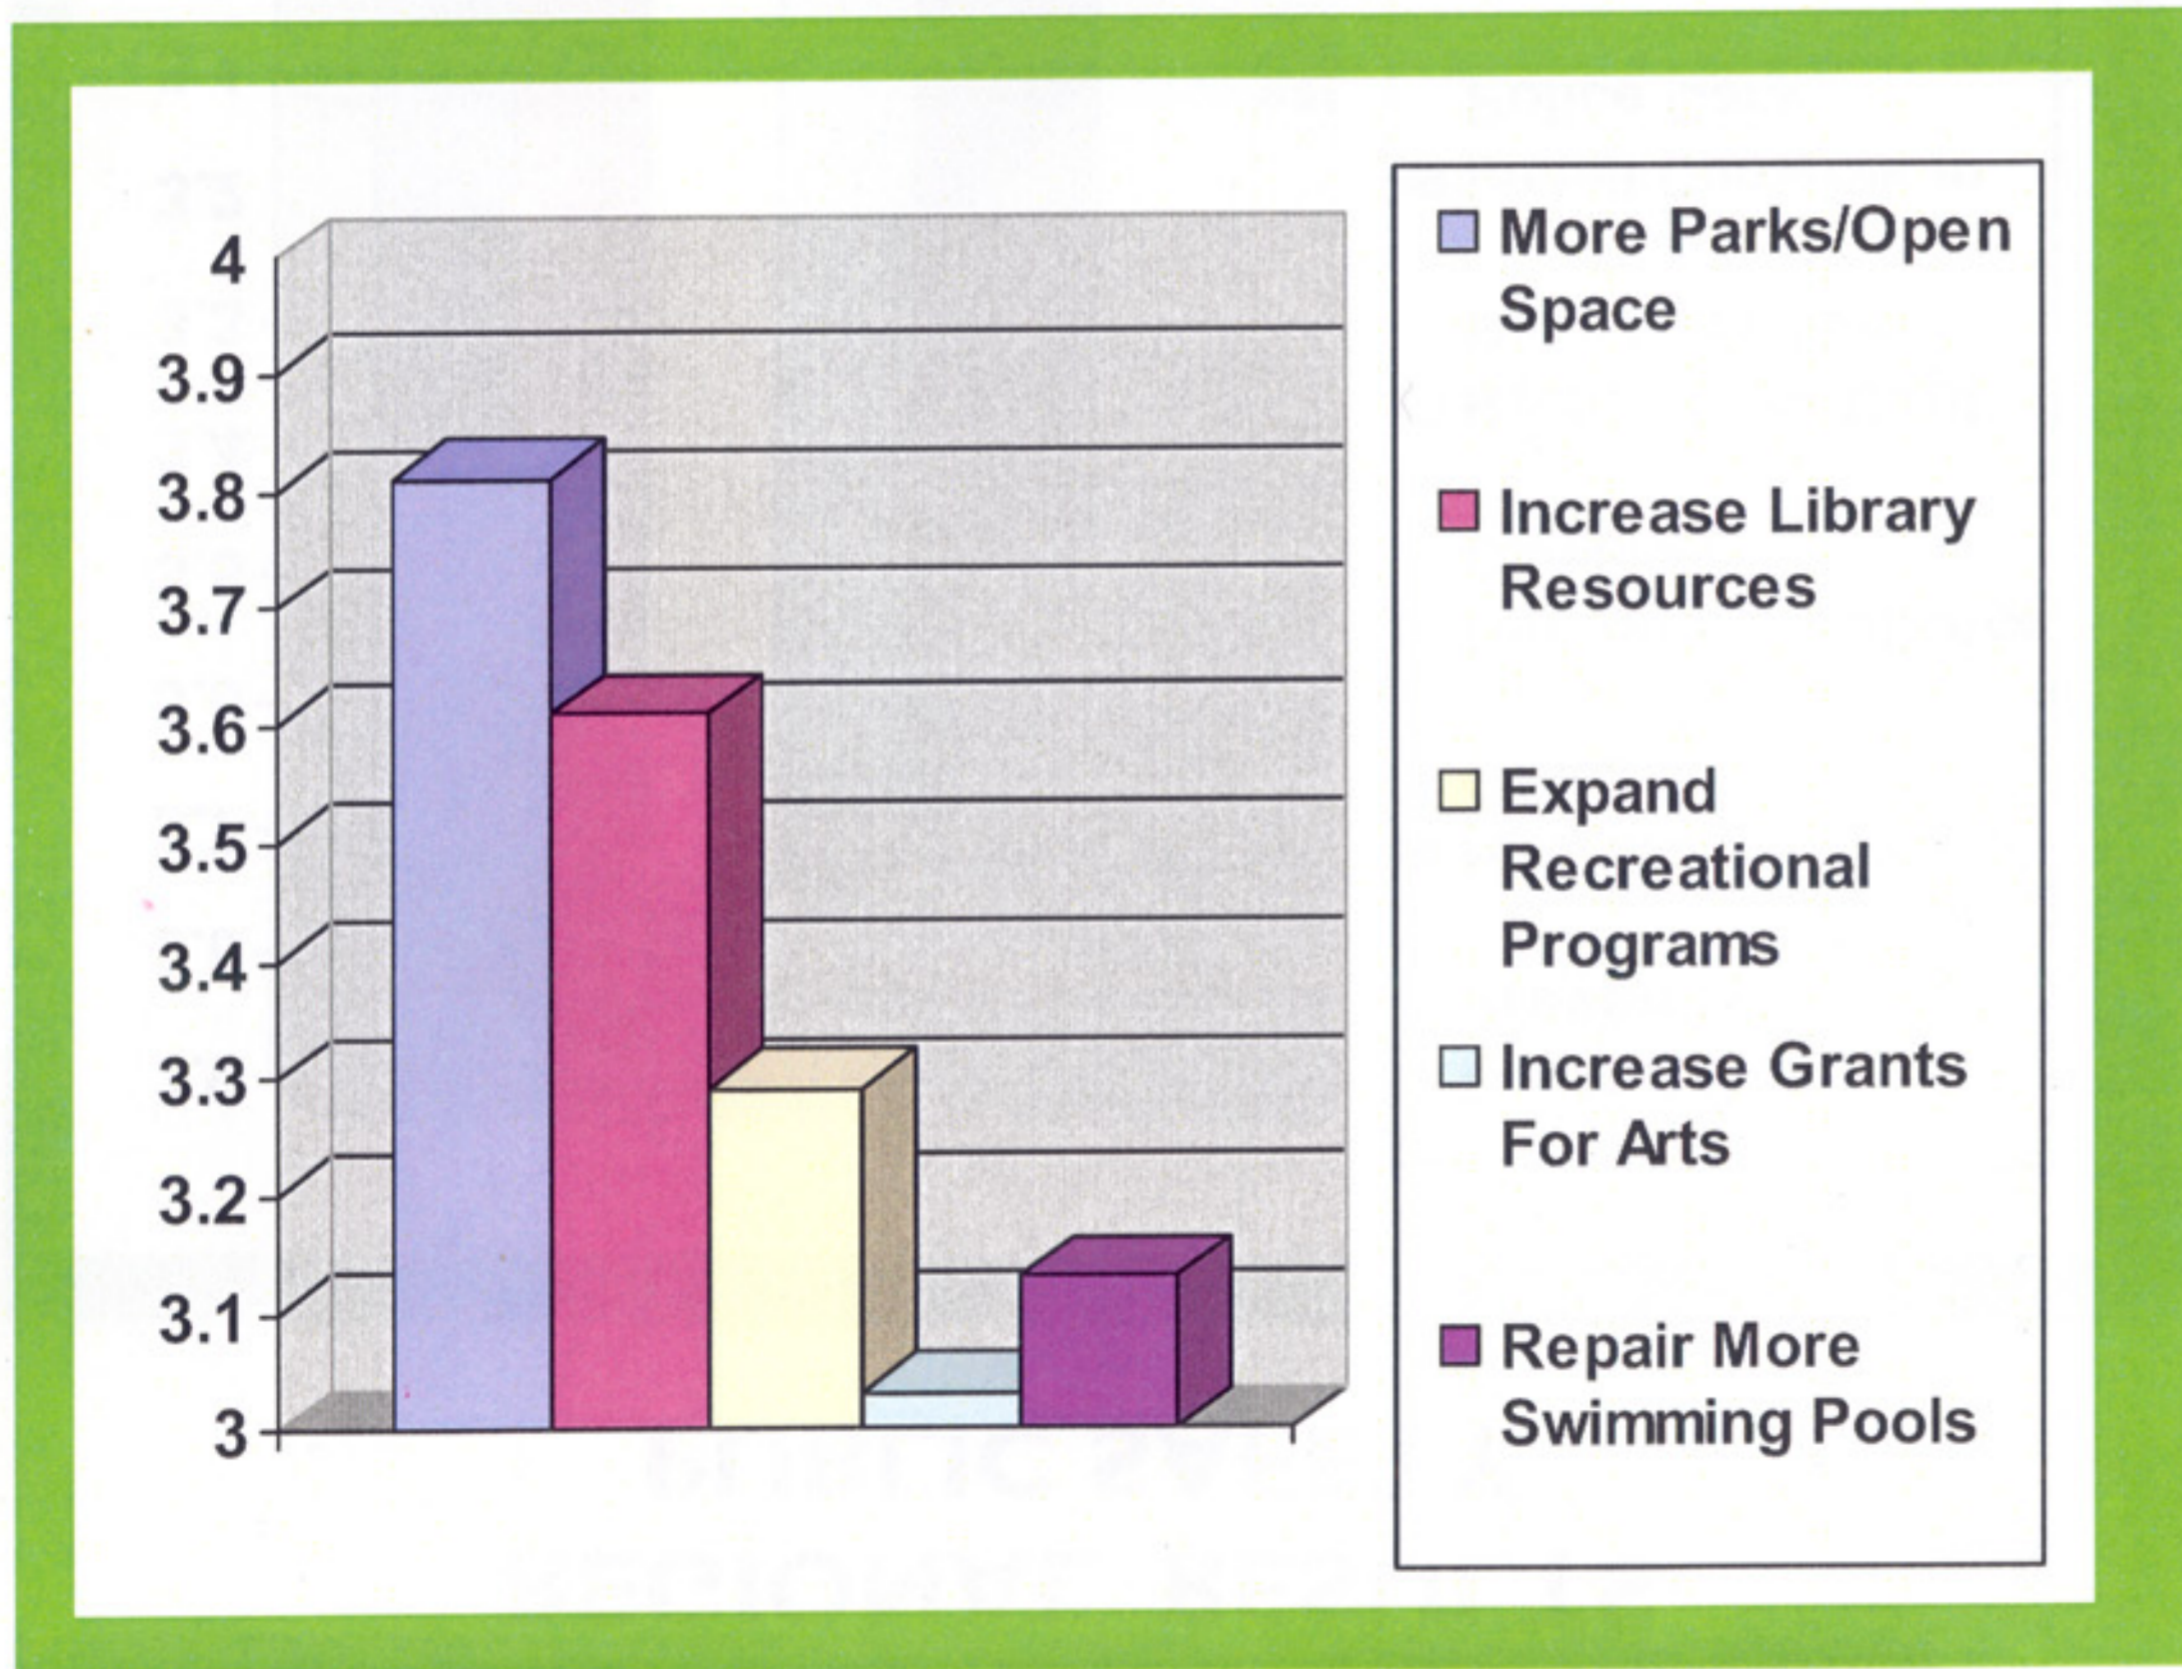

North Valley

REGIONAL RESULTS

RECREATIONAL SERVICES & ARTS

The scale of the graphs have been adjusted to start at 3 and end at 4 to illustrate the differences that exist between the ranked programs and services

CITYWIDE RESULTS

In developing a strategy to enhance the recreational and cultural opportunities in the City, what priority level would you assign the following initiatives?